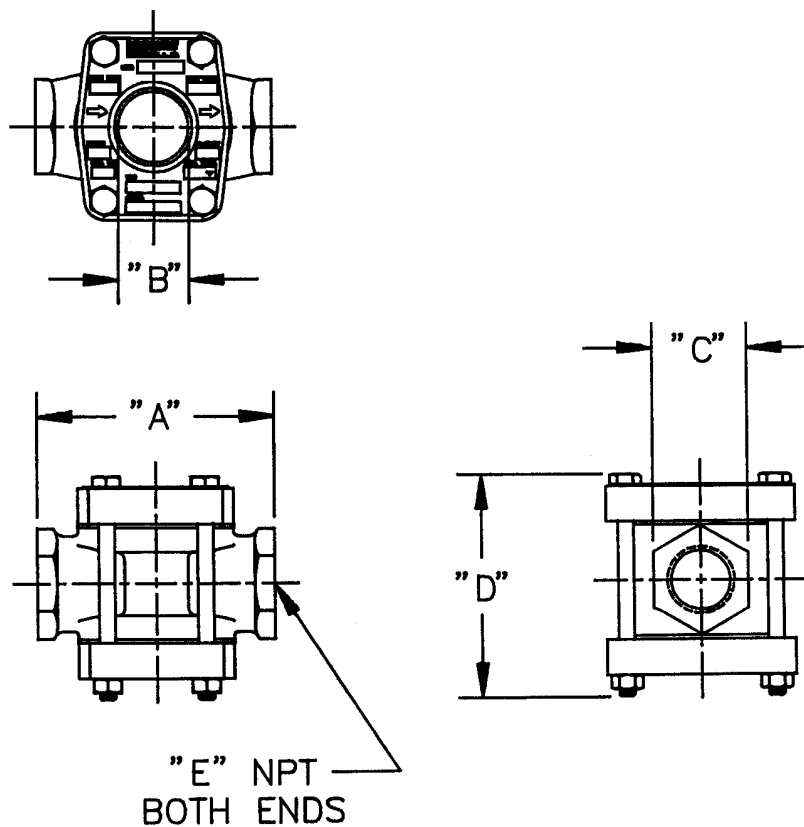

PENBERTHY

dimensions

Section 3000
 Dimension 3701
 Issued 9/98
 Replaces 4/87

For: SERIES SF SIGHT FLOW INDICATORS – MODELS SF, SFD, SFF, SFR, SFG, SFB

Unit Size	Dimensions in inches & [cm]				
	"A"	"B"	"C"	"D"	"E"
1/4	3.000 [7.6]	0.875 [2.2]	1.000 [2.5]	2.687 [6.8]	0.250 [0.6]
3/8	3.000 [7.6]	0.875 [2.2]	1.000 [2.5]	2.687 [6.8]	0.375 [1.0]
1/2	3.750 [9.5]	1.250 [3.2]	1.500 [3.8]	3.187 [8.1]	0.500 [1.3]
3/4	3.750 [9.5]	1.250 [3.2]	1.500 [3.8]	3.187 [8.1]	0.750 [1.9]
1	4.250 [10.8]	1.500 [3.8]	2.000 [5.1]	4.250 [10.8]	1.000 [2.5]
1-1/4	5.500 [14.0]	2.375 [6.0]	2.500 [6.4]	5.000 [12.7]	1.250 [3.2]
1-1/2	5.500 [14.0]	2.375 [6.0]	2.500 [6.4]	5.000 [12.7]	1.500 [3.8]
2	6.250 [15.9]	2.875 [7.3]	3.250 [8.3]	6.313 [16.0]	2.000 [5.1]
2-1/2	8.500 [21.6]	3.750 [9.5]	4.125 [10.5]	8.125 [20.6]	2.500 [6.4]
3	8.500 [21.6]	3.750 [9.5]	4.125 [10.5]	8.125 [20.6]	3.000 [7.6]