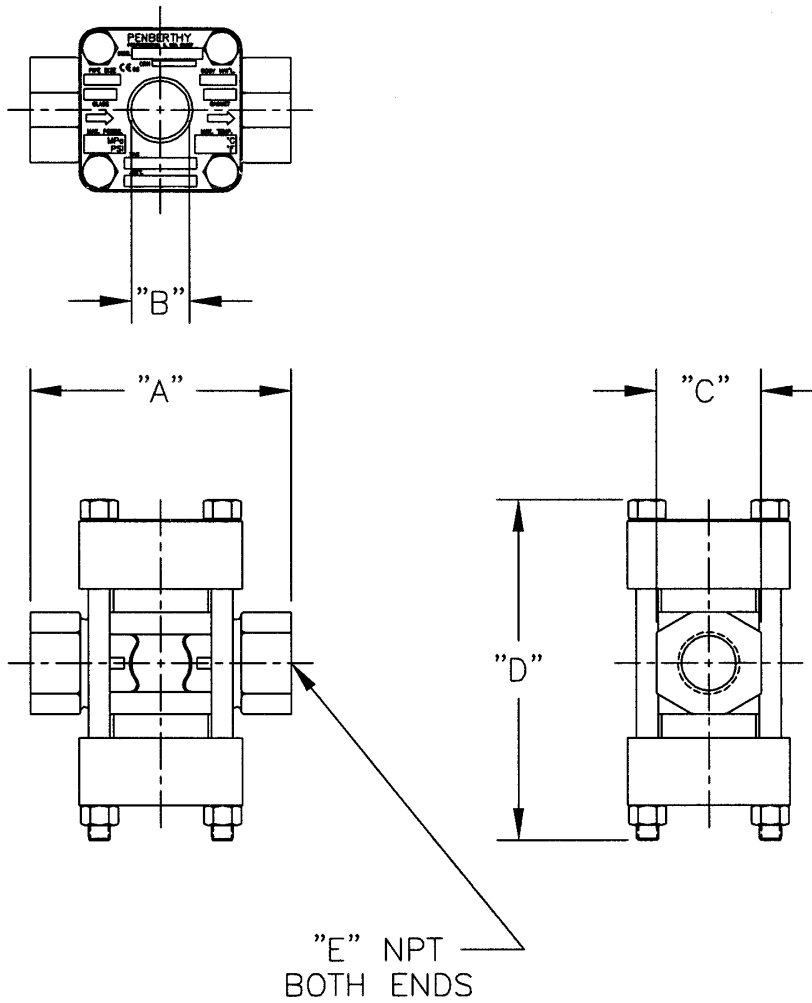

PENBERTHY dimensions

Section 3000
Dimensions 3704
Issued 12/99
Replaces NEW

For: SERIES SU ULTRA HIGH PRESSURE SIGHT FLOW INDICATORS – MODELS SU, SUF & SUD

Unit Size	Dimensions in inches and [cm]				
	"A"	"B"	"C"	"D"	"E"
1/4"	3.750 [9.5]	0.750 [1.9]	1.312 [3.3]	4.375 [11.1]	1/4"
3/8"	3.750 [9.5]	0.750 [1.9]	1.312 [3.3]	4.375 [11.1]	3/8"
1/2"	4.500 [11.4]	1.000 [2.5]	1.812 [4.6]	5.875 [14.9]	1/2"
3/4"	4.500 [11.4]	1.000 [2.5]	1.812 [4.6]	5.875 [14.9]	3/4"
1"	4.875 [12.4]	1.000 [2.5]	2.188 [5.6]	6.750 [17.1]	1"
1 1/4"	6.000 [15.2]	1.500 [3.8]	3.000 [7.6]	8.875 [22.5]	1 1/4"
1 1/2"	6.000 [15.2]	1.500 [3.8]	3.000 [7.6]	8.875 [22.5]	1 1/2"
2"	7.250 [18.4]	2.000 [5.1]	3.313 [8.4]	11.625 [29.5]	2"